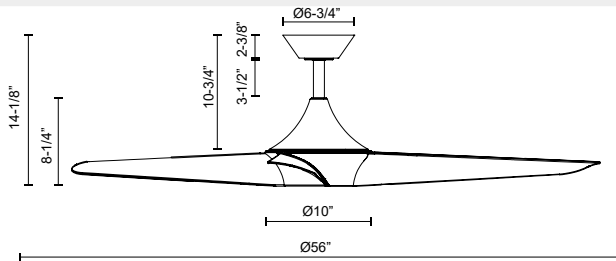

alora mood

P. 1.855.855.8926

CANADA: 19054 28TH Avenue Surrey - BC V3Z 6M3

USA: 3035 E. Lone Mountain Rd - Las Vegas, NV, 89081

EMIKO CF523056

FIXTURE DIMENSIONS	D56" x H14 1/8"
LIGHT SOURCE	LED
MAX WATTAGE	Total 53W Max [20W LED + Max 33W Motor]
TOTAL LUMENS	1900lm
DELIVERED LUMENS	1114lm
VOLTAGE	120V
COLOR TEMPERATURE	3000K
CRI (RA)	90CRI
DIMMABLE	Integrated Dimming with Remote
DIFFUSER DETAILS	Polymeric Diffuser
MATERIAL	Steel & Aluminum Body, ABS Blade
ROD LENGTH	3-1/2" (for different rod length, contact factory)
WIRE LENGTH	78" with 78" safety cable
MINIMUM HANG HEIGHT	14"
SLOPED CEILING ADAPTABLE	Yes, Up to 25 Degrees
LOCATION	Damp
CANOPY DIMENSIONS	D6 3/4" x H2 3/8"
MINIMUM DISTANCE TO FLOOR	84"
CEILING TO BLADE DISTANCE	10-3/4" Minimal
BLADE	3 Blades @ 23 Degrees Pitch
CONTROL	Remote Control
FAN RPM	6 Speed (Reversible), 49-140rpm
CFM	6000 Max
AIRFLOW EFFICIENCY (CFM/WATT)	750 Max
ESTIMATED YEARLY ENERGY COST ($)	6
PAINT FINISH	MB01; WH01;

[D - Diameter, L - Length, W - Width, H - Height, E - Extension]

AVAILABLE FINISHES:

*For complete warranty terms, please visit: www.aloralighting.com/warranty

WWW.ALORAMOOD.COM

© 2023 KUZCO LIGHTING. ALL RIGHTS RESERVED.