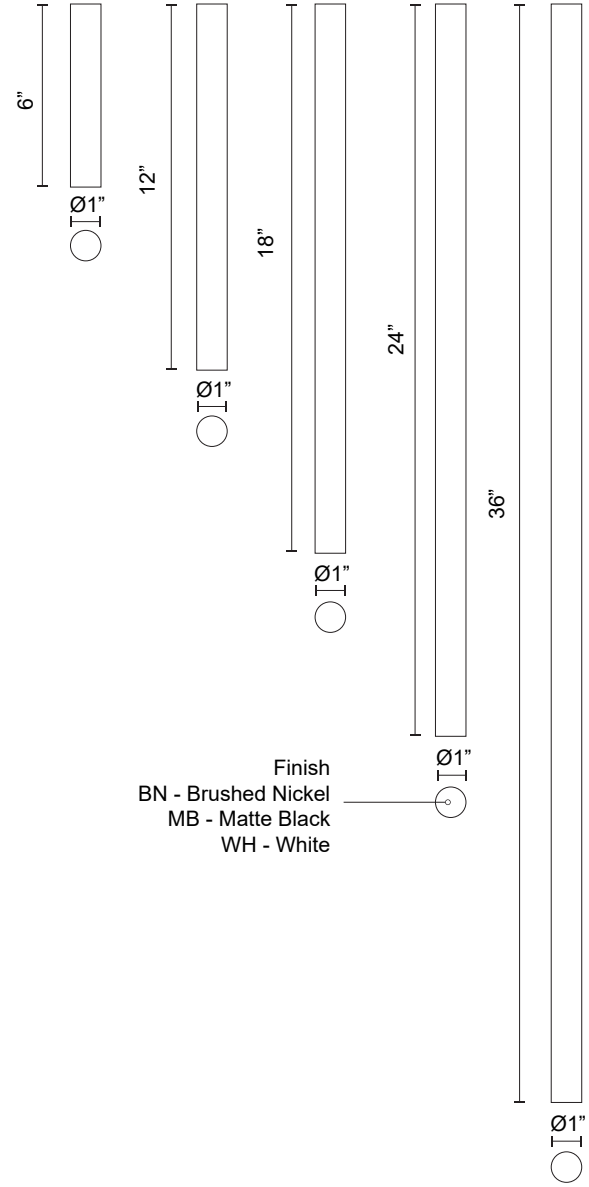

X-RD34-06 FAN
X-RD34-12 FAN
X-RD34-18 FAN
X-RD34-24 FAN
X-RD34-36 FAN

DOWNRODS

DESCRIPTION

Downrod for ceiling fans, available in three finishes. Each rod sold separately.

SPECIFICATION DETAILS

Downrod Dimensions	• D1" x H6" • D1" x H12" • D1" x H18" • D1" x H24" • D1" x H36"
Location	Damp; Dry (Only CF94956 & CF584054)

SUGGESTED FAN SELECTION TO WORK WITH DOWNROD

X-RD34-06BN FAN X-RD34-12BN FAN X-RD34-18BN FAN X-RD34-24BN FAN X-RD34-36BN FAN	 CF95960-BN Brushed Nickel	 CF96956-BN Brushed Nickel	
X-RD34-06MB FAN X-RD34-12MB FAN X-RD34-18MB FAN X-RD34-24MB FAN X-RD34-36MB FAN	 CF523056MB Matte Black	 CF584054MB Matte Black	 CF95960-MB Matte Black
	  CF95960-BG Brushed Gold	 CF96956-MB Matte Black	 CF96956-BG Brushed Gold
	  CF94956-MB Matte Black		
X-RD34-06WH FAN X-RD34-12WHFAN X-RD34-18WH FAN X-RD34-24WH FAN X-RD34-36WH FAN	 CF523056WH White		

KUZCO

CANADA: 19054 28TH AVENUE - SURREY, BC V3Z 6M3
USA: 3035 E. LONE MOUNTAIN ROAD - LAS VEGAS, NV 89081